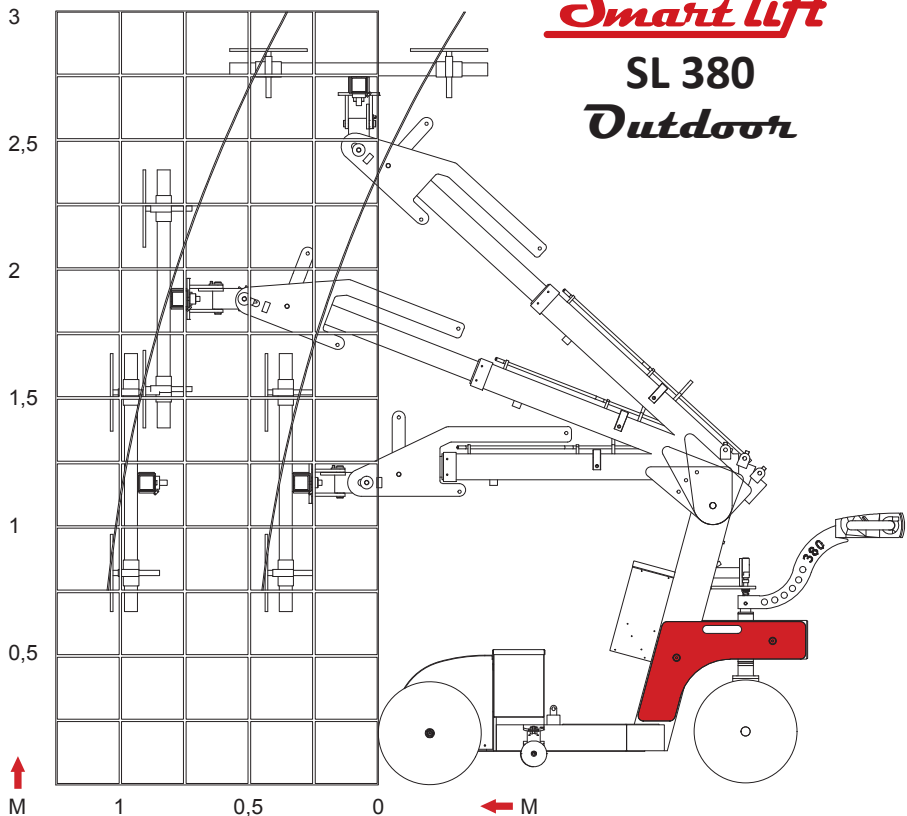

200 230 290 350 ← KG

*Smart lift*

SL 380

*Outdoor*

↑ M

← M